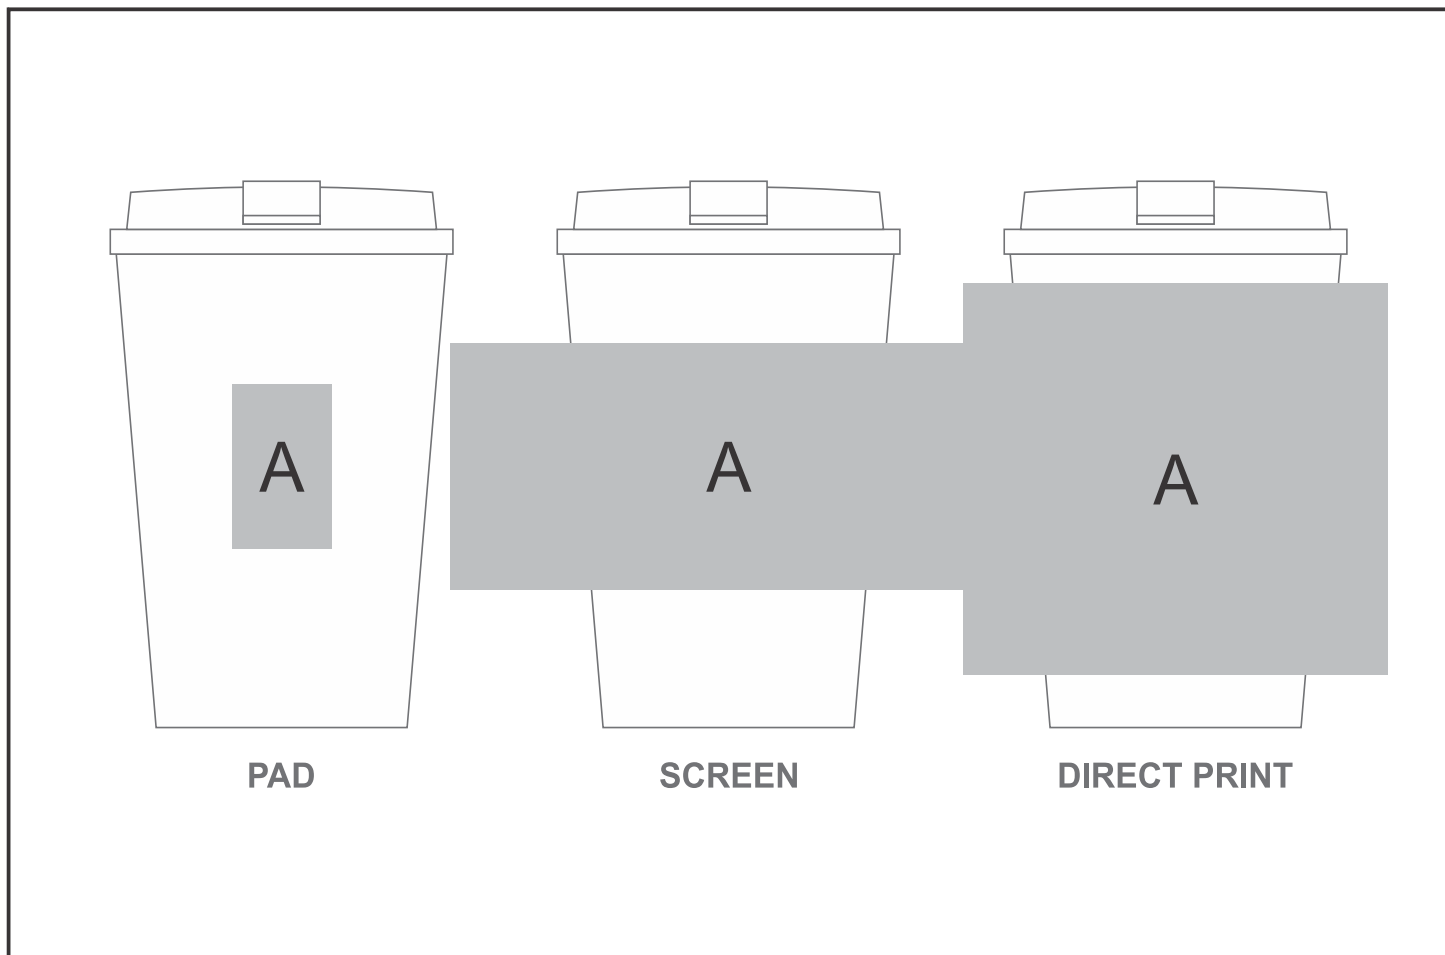

DR-AL-209-B

Altitude Wednesday Plastic Double-Wall Tumbler

Need to know:

Includes 1-Colour, 1-Position Screen Wrap (setup fees apply)

- Cannot guarantee the lid will line up with the print.

Branding Options:

Position	Branding Method (Branding Code)	No. of Colours	Dimension
A	Pad Printing (PB)	4 Colours	25mm wide x 40mm high
A	Screen Print ()	1 Colour	200mm wide x 60mm high
A	Digital Print Drinkware (DP-C)	Full Colour	100mm wide x 80mm high
A	Digital Print Drinkware (DP-D)	Full Colour	275mm wide x 95mm high